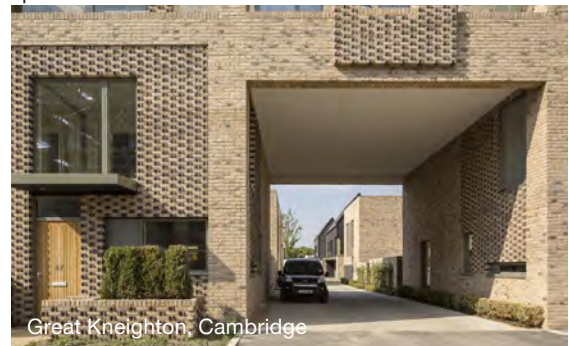

5.17.4 Local Square

The Local Square is located to the north of Waterbeach Gardens along one of the secondary streets providing access through the northern part of KP1. The buildings in the grouping will create interest along the street scene, punctuating the journey towards the lake and framing views towards the woodland blocks and the Lakeside - Figures 5.117 – 5.120 illustrate examples of built form that could be used to enclose the square.

The key grouping will create a small square, with a local character. The elements of the grouping are:

- Key corner buildings of both parcels, across the secondary road
- Local Square public realm including the landscape
- Part of the secondary street as this will change character as it crosses the square

Figure 5.116: Extract from the Regulatory Plan

Figure 5.117: Apartment building fronting onto the open space

Figure 5.118: Buildings enclosing an open green space - 3/4 storey high

Figure 5.119: Built form holding the corner of a plot